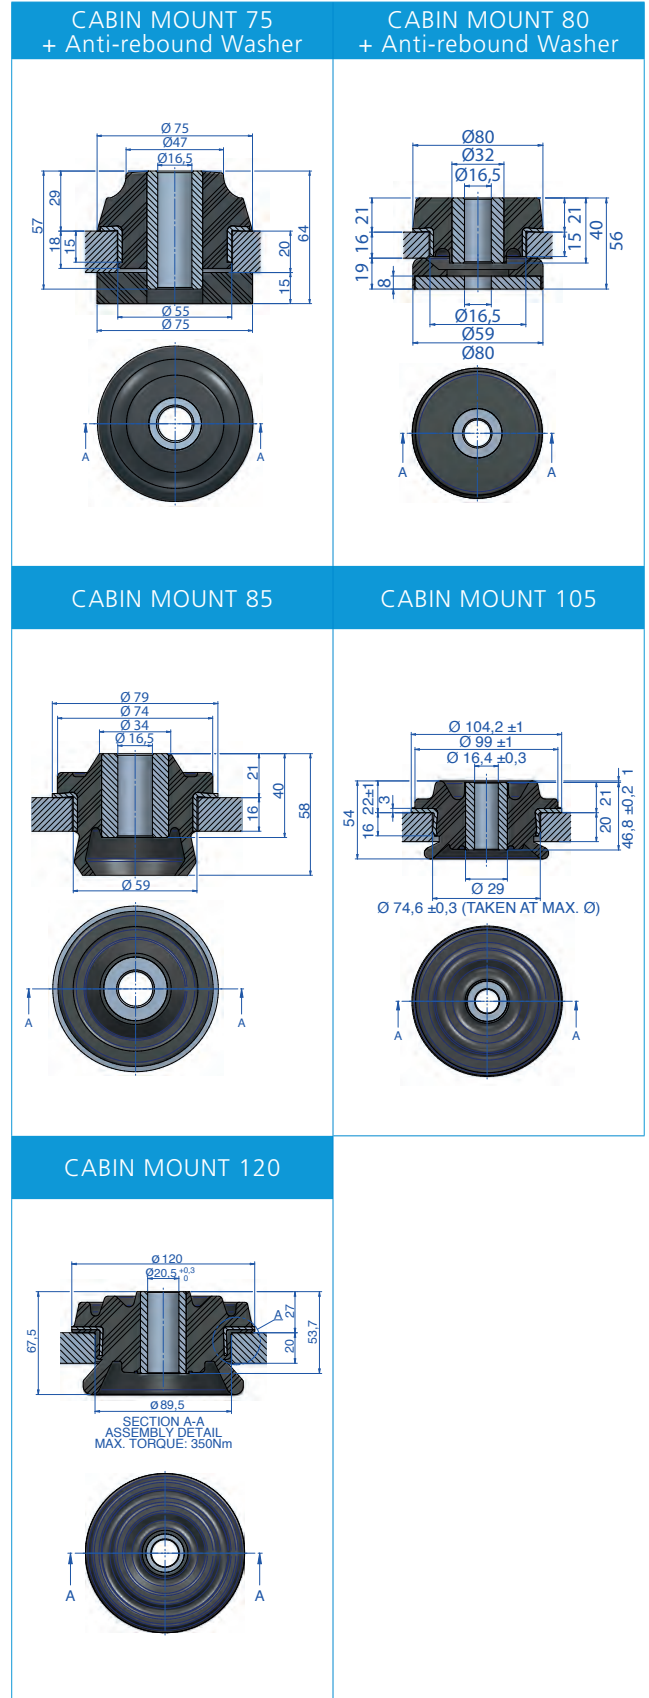

CABIN MOUNT

DESCRIPTION

The AMC MECANOCAUCHO® cabin mount is composed of two main metal parts. Both metal parts are bonded to a high resilient rubber for optimum vibration isolation.

TECHNICAL CHARACTERISTICS

- This mount incorporates two bump shaped profiles in order to absorb dynamic loads or shocks. This feature is specially interesting for restricting the motion of the cabin under transient shocks.
- The metal parts are corrosion protected to cope with arduous environments on land or marine applications. RoHS compliant.
- The AMC MECANOCAUCHO® cabin mount can be manufactured in other different rubber compounds in order to be suitable for different weight of cabins.
- Our technical department can give the correct recommendation in order to overpass ROPS tests on construction equipment machinery.

APPLICATIONS

For the effective isolation of vibration and noise on cabins for the following purposes:

- Agricultural Tractors.
- Construction equipment machinery
- Off road vehicles.