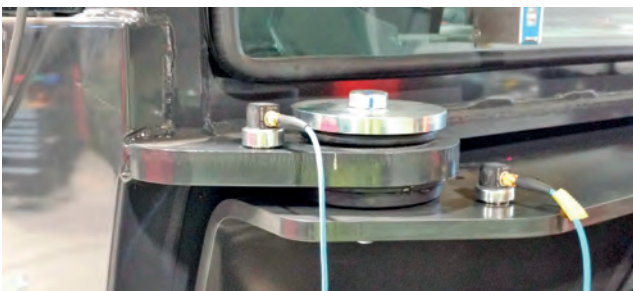

CABIN MOUNT

DESCRIPTION

The AMC MECANOCAUCHO® cabin mount is composed of two main metal parts. Both metal parts are bonded to a high resilient rubber for optimum vibration isolation.

TECHNICAL CHARACTERISTICS

- This mount incorporates two bump shaped profiles in order to absorb dynamic loads or shocks. This feature is specially interesting for restricting the motion of the cabin under transient shocks.
- The metal parts are corrosion protected to cope with arduous environments on land or marine applications. RoHS compliant.
- The AMC MECANOCAUCHO® cabin mount can be manufactured in other different rubber compounds in order to be suitable for different weight of cabins.
- Our technical department can give the correct recommendation in order to overpass ROPS tests on construction equipment machinery.

APPLICATIONS

For the effective isolation of vibration and noise on cabins for the following purposes:

- Agricultural Tractors.
- Construction equipment machinery
- Off road vehicles.