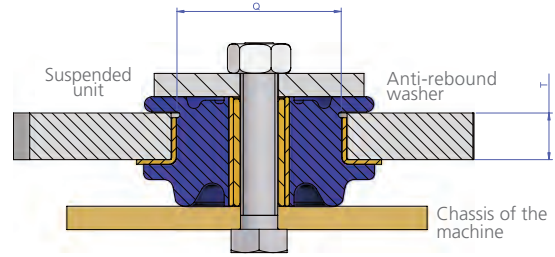

## DESCRIPTION

The AMC MECANOCAUCHO® cabin mount is composed of two main metal parts. Both metal parts are bonded to a high resilient rubber for optimum vibration isolation.

## TECHNICAL CHARACTERISTICS

- This mount incorporates two bump shaped profiles in order to absorb dynamic loads or shocks. This feature is specially interesting for restricting the motion of the cabin under transient shocks.
- The metal parts are corrosion protected to cope with arduous environments on land or marine applications. RoHS compliant.
- The AMC MECANOCAUCHO® cabin mount can be manufactured in other different rubber compounds in order to be suitable for different weight of cabins.
- Our technical department can give the correct recommendation in order to overpass ROPS tests on construction equipment machinery.

Type	Q (mm)	T (mm)	Weight (gr.)	Load (kg)	Ø	Shore	Code
Cabin Mount 75	55,5	20	328	140	16	45 Sh	137371
				220	16	60 Sh	137372
				140	20	45 Sh	137373
				220	20	60 Sh	137374
Cabin Mount 80	60	16	616	200	16	50 Sh	137353
				300	16	60 Sh	137354
				200	20	50 Sh	137351
				300	20	60 Sh	137352
Cabin Mount 85	60	16	300	75	16	45 Sh	137322
				150	16	60 Sh	137323
				75	20	45 Sh	137313
				150	20	60 Sh	137311
Cabin Mount 105	75	20	600	190	16	45 Sh	137301
				250	16	50 Sh	137318
				350	16	60 Sh	137315
				190	20	45 Sh	137302
				250	20	50 Sh	137320
350	20	60 Sh	137319				
Cabin Mount 120	89	20	660	250	20	50Sh	137392