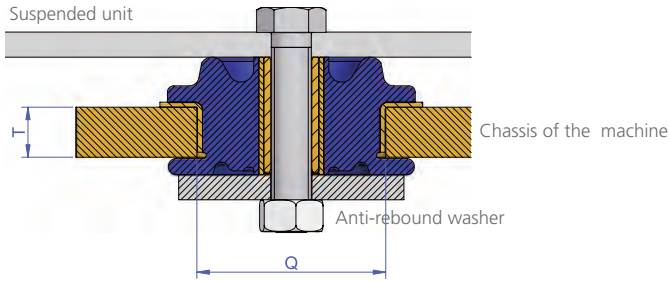

- Assembly 1