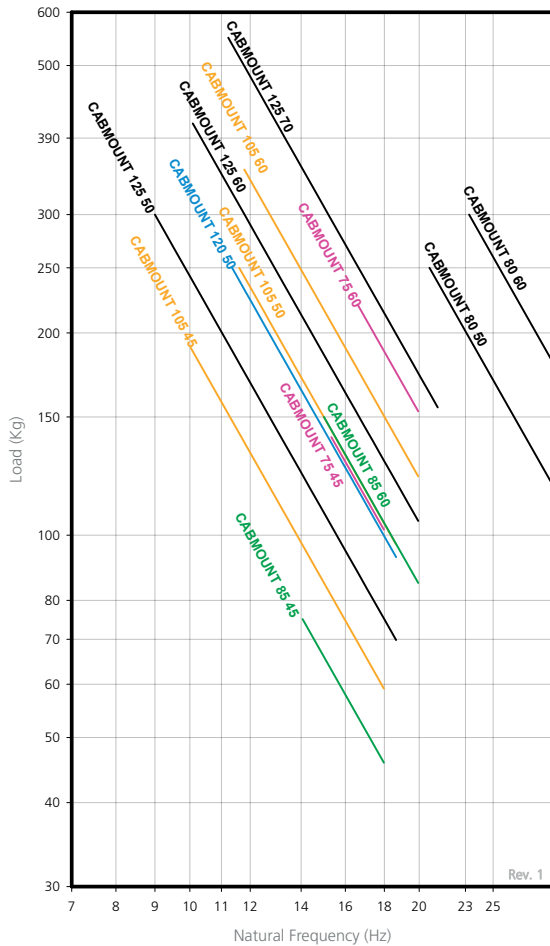

Type	Q (mm)	T (mm)	Weight (gr.)	Load (kg)	Ø	Shore	Code
Cabin Mount 75	55,5	20	328	140	16	45 Sh	137371
				220	16	60 Sh	137372
				140	20	45 Sh	137373
				220	20	60 Sh	137374
Cabin Mount 80	60	16	616	200	16	50 Sh	137353
				300	16	60 Sh	137354
				200	20	50 Sh	137351
				300	20	60 Sh	137352
Cabin Mount 85	60	16	300	75	16	45 Sh	137322
				150	16	60 Sh	137323
				75	20	45 Sh	137313
				150	20	60 Sh	137311
Cabin Mount 105	75	20	600	190	16	45 Sh	137301
				250	16	50 Sh	137318
				350	16	60 Sh	137315
				190	20	45 Sh	137302
				250	20	50 Sh	137320
350	20	60 Sh	137319				
Cabin Mount 120	89	20	660	250	20	50Sh	137392

Type	Ø	Weight (gr.)	Øext (mm)	Øint (mm)	Thickness (mm)	Code
Cabin Mount 75 washer	16	175	76	16,5	5	608074
	20	175	76	20,5	5	610027
Cabin Mount 80 washer	16	237	90	18	5	606482
	20	237	90	20,5	5	606486
Cabin Mount 85 washer	16	237	90	18	5	606482
	20	237	90	20,5	5	606486
Cabin Mount 105 washer	16	325	110	16,5	5	611167
	20	325	110	20,5	5	606487
Cabin Mount 120 washer	20	430	120	20,5	5	610255

ANTI-REBOUND WASHER

This washer is mandatory to be a Fail-Safe System. The thickness of the washer depends on the application. Please contact us, if you have any question. The Cab mounts 75 and 80 include an anti rebound washer.

NATURAL FREQUENCY GRAPHS
AMC MECANOCAUCHO® CAB MOUNT